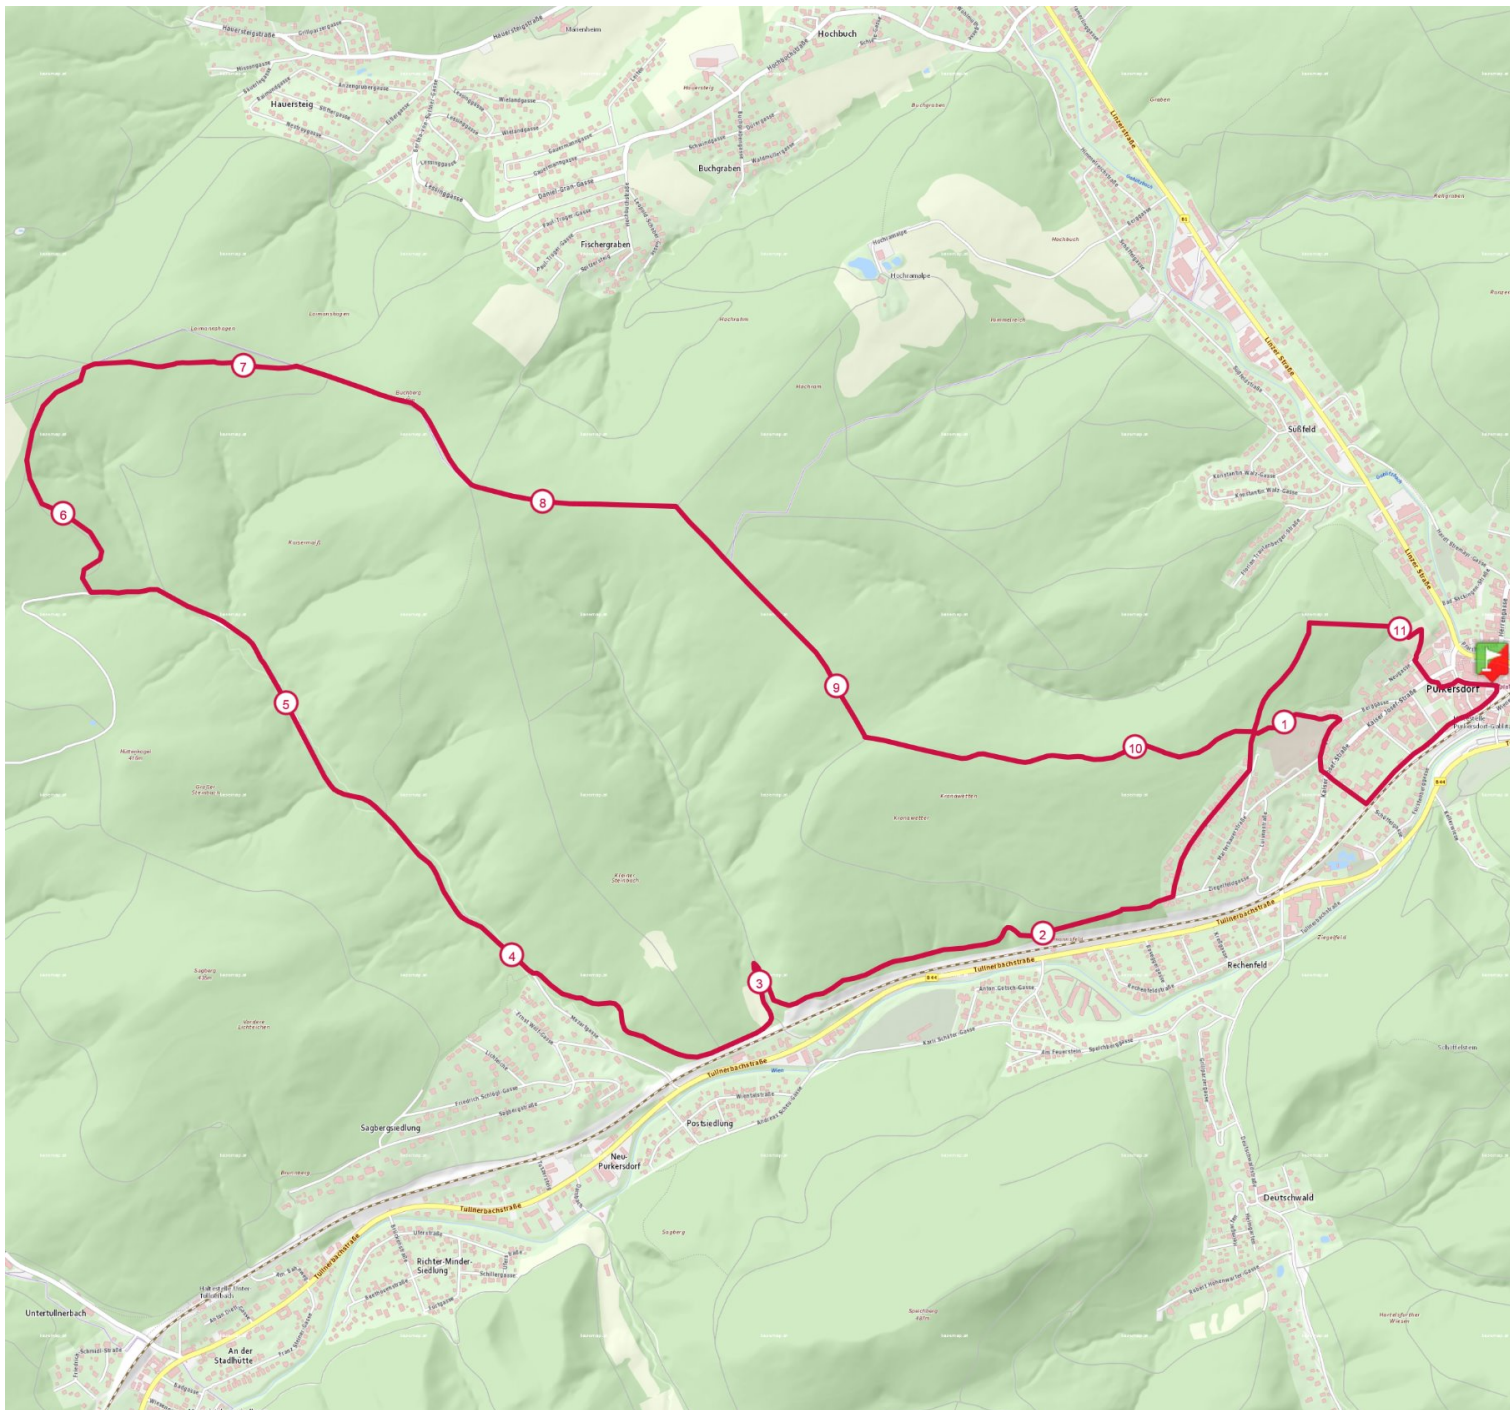

Get this track on your mobile with the app TrailConnect. To read more : <http://trailconnect.run>

<https://tracedetail.com>

 > 10%  > 20%  > 30%