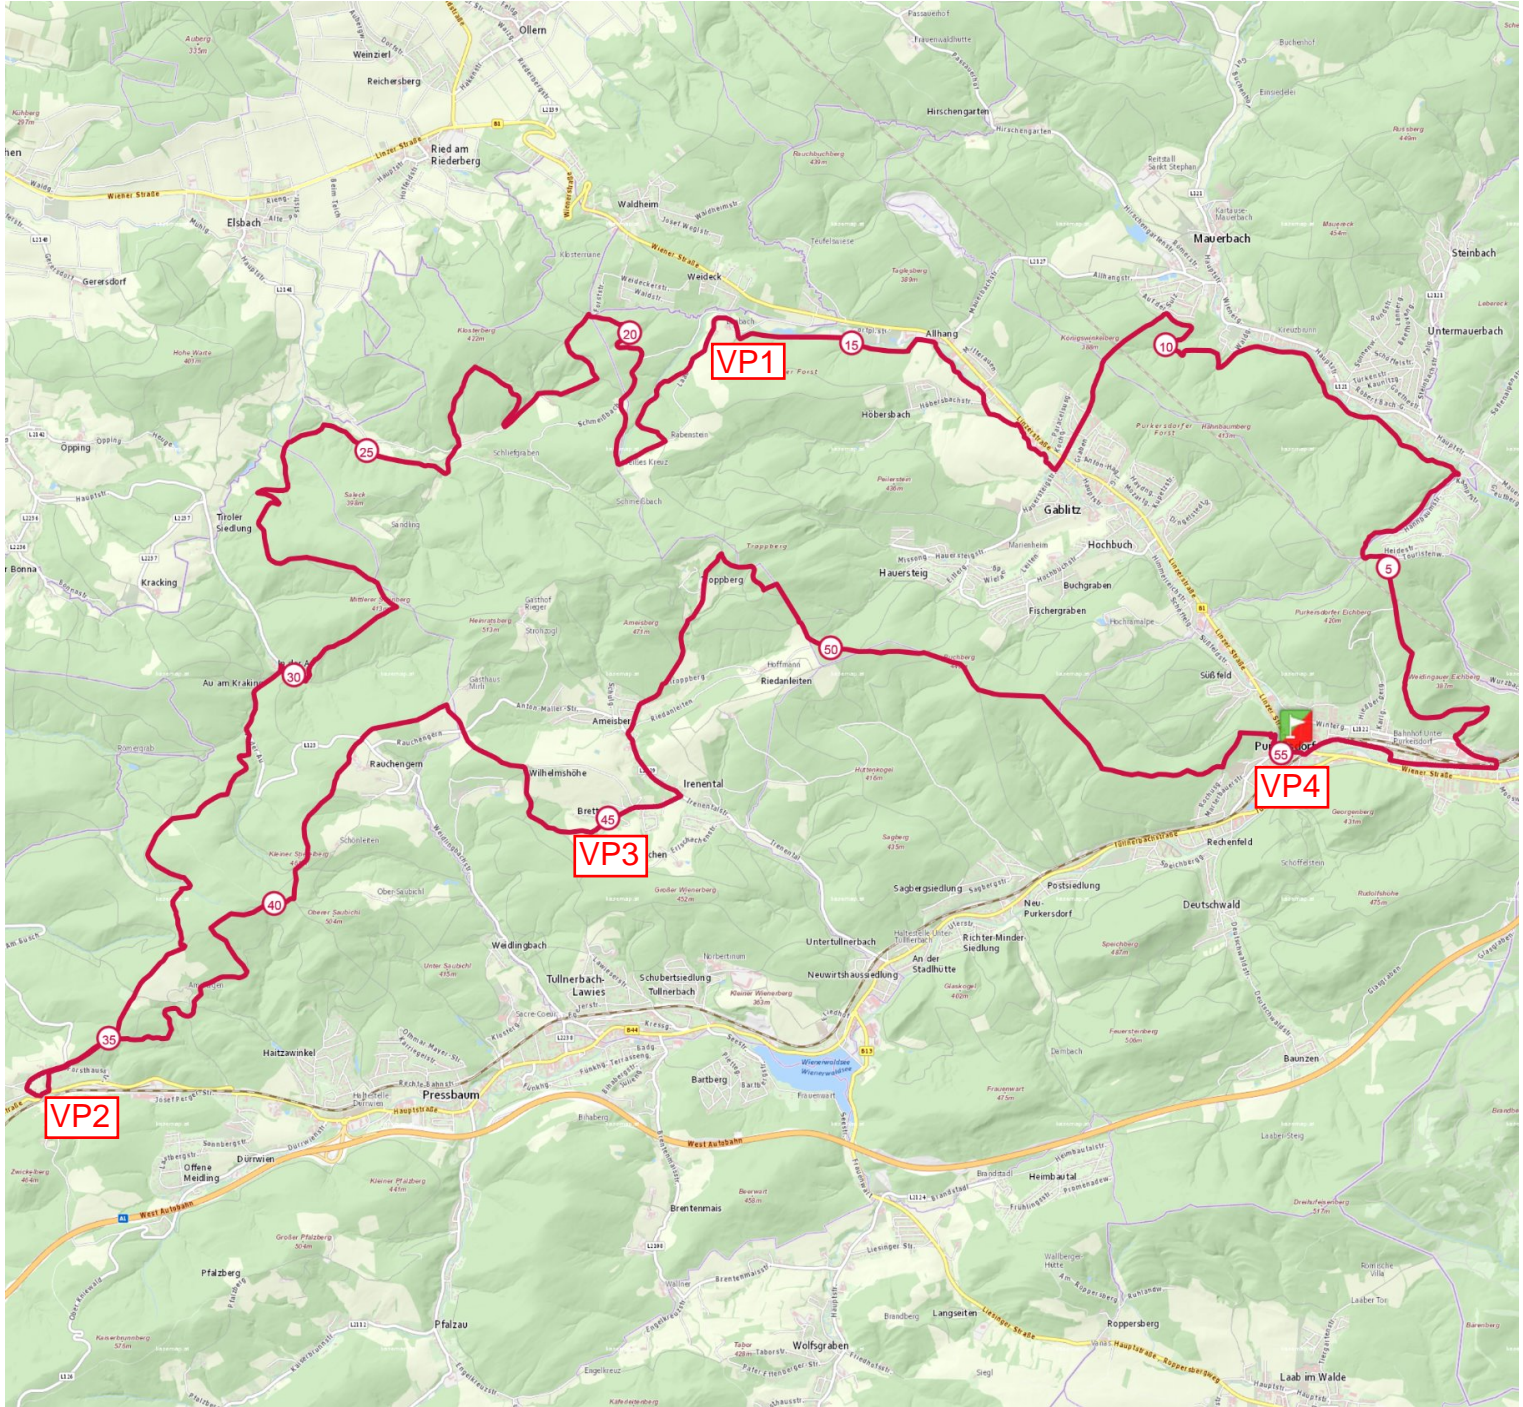

Get this track on your mobile with the app TrailConnect. To read more : <http://trailconnect.run>

<https://tracedetail.com>

 > 10%  > 20%  > 30%