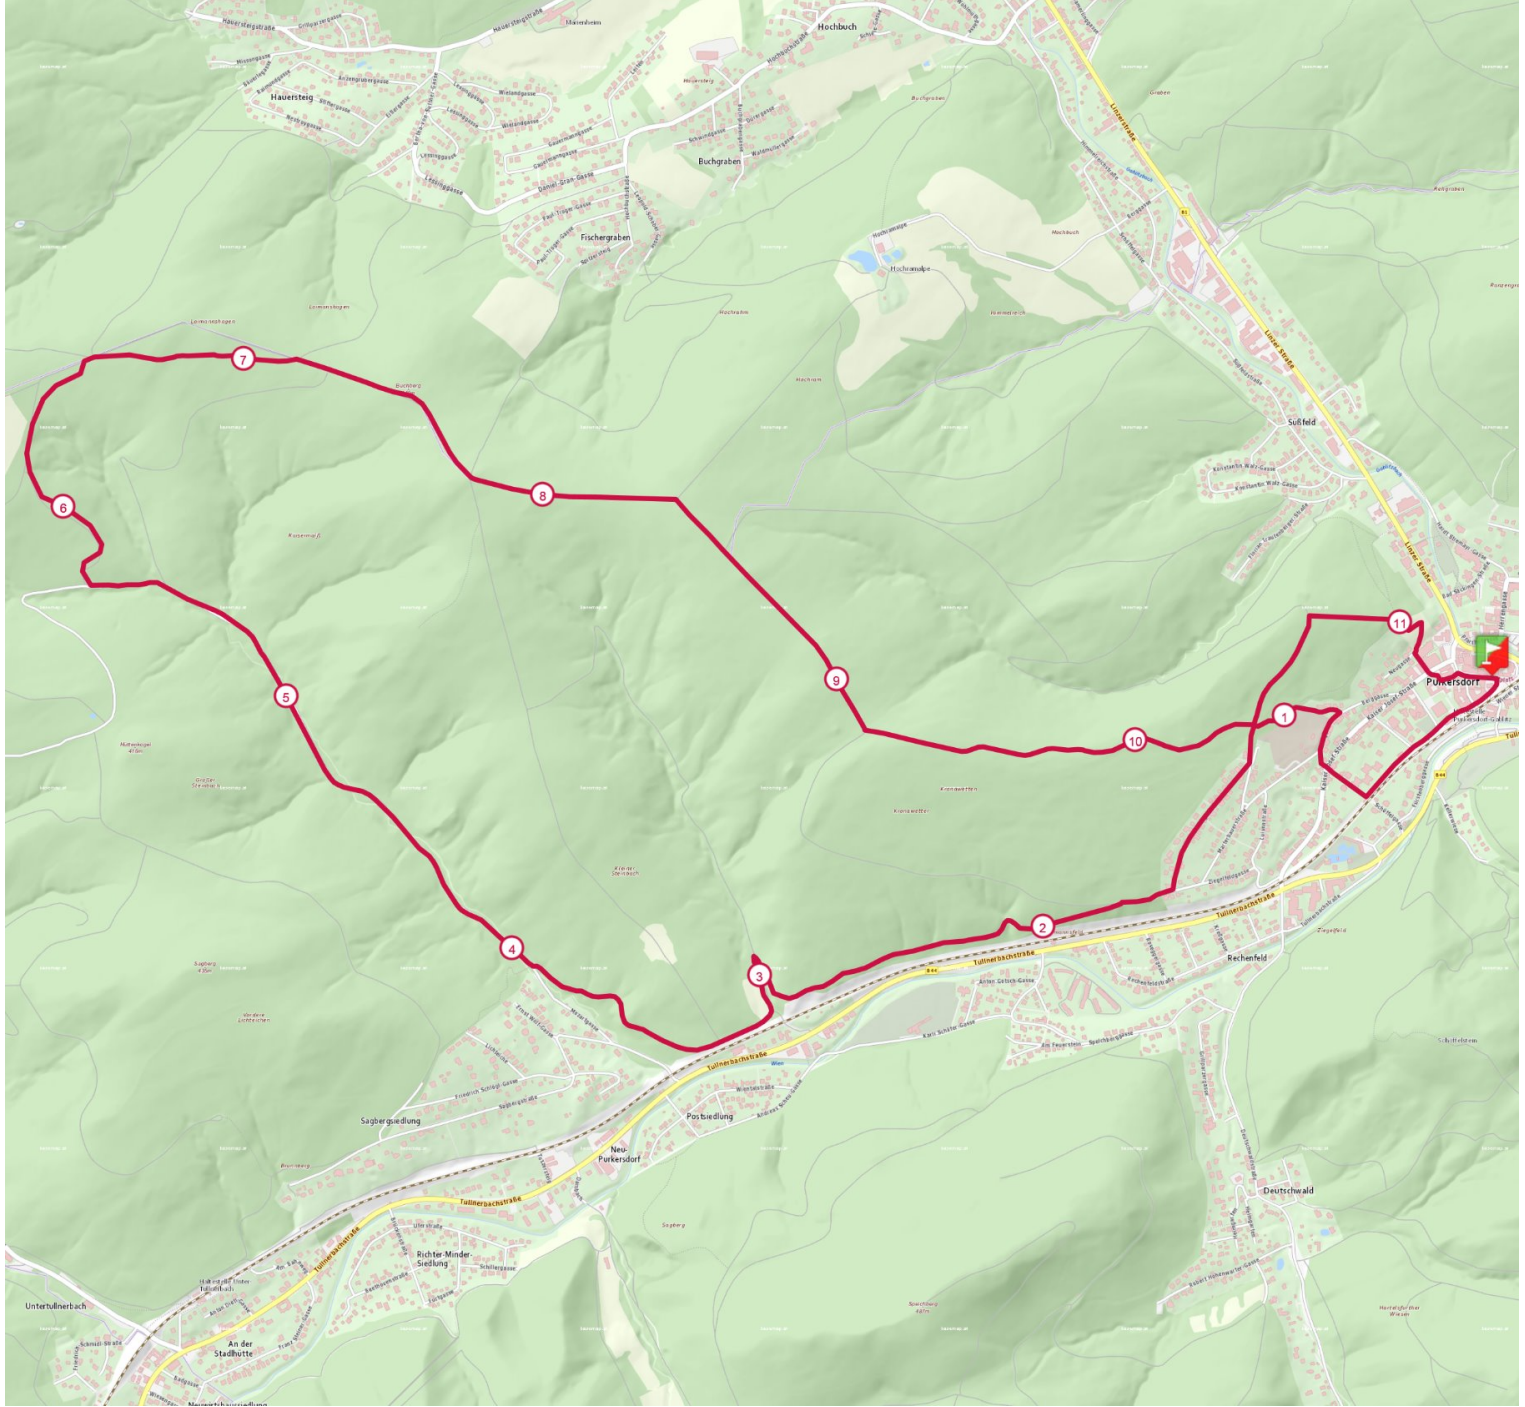

Get this track on your mobile with the app TrailConnect. To read more : <http://trailconnect.run>

<https://tracedetail.com>

 > 10%  > 20%  > 30%