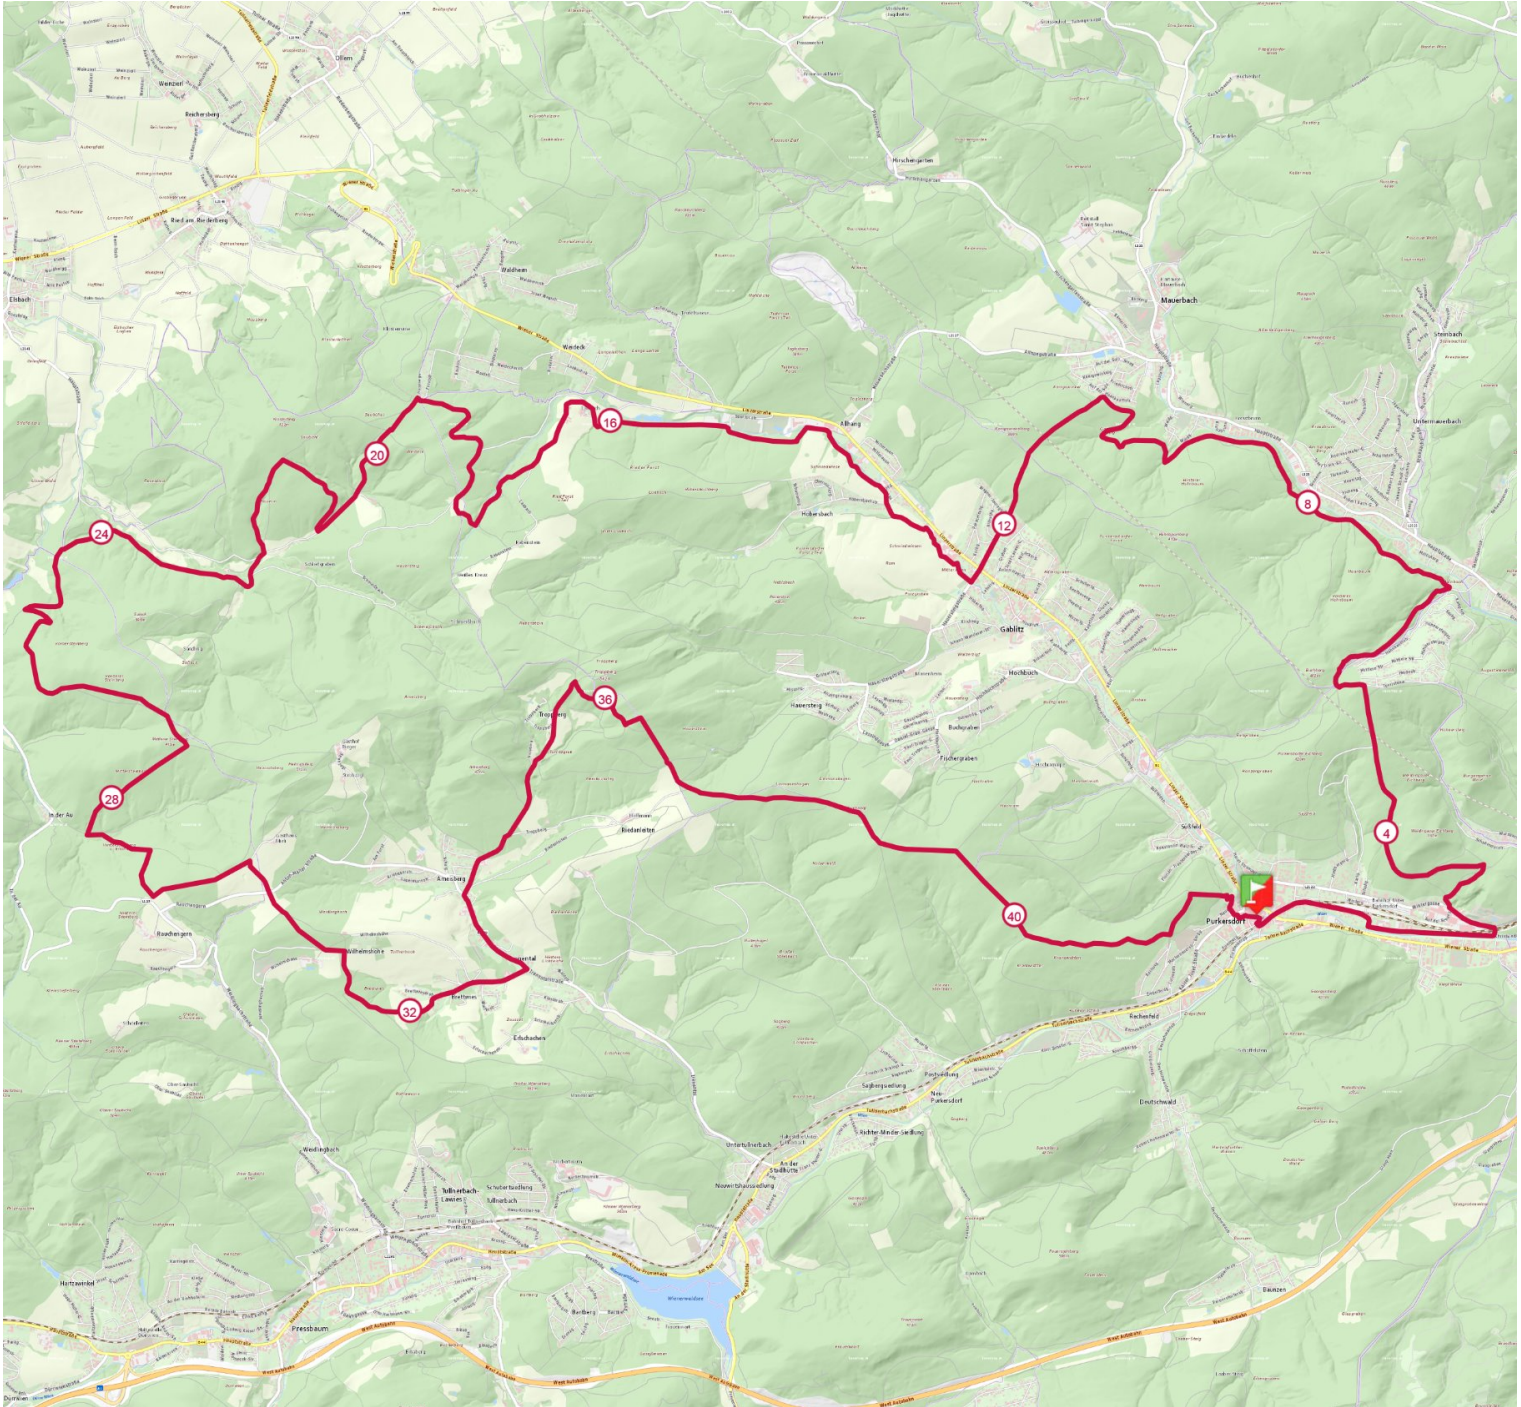

Get this track on your mobile with the app TrailConnect. To read more : <http://trailconnect.run>

<https://tracedetail.com>

 > 10%  > 20%  > 30%