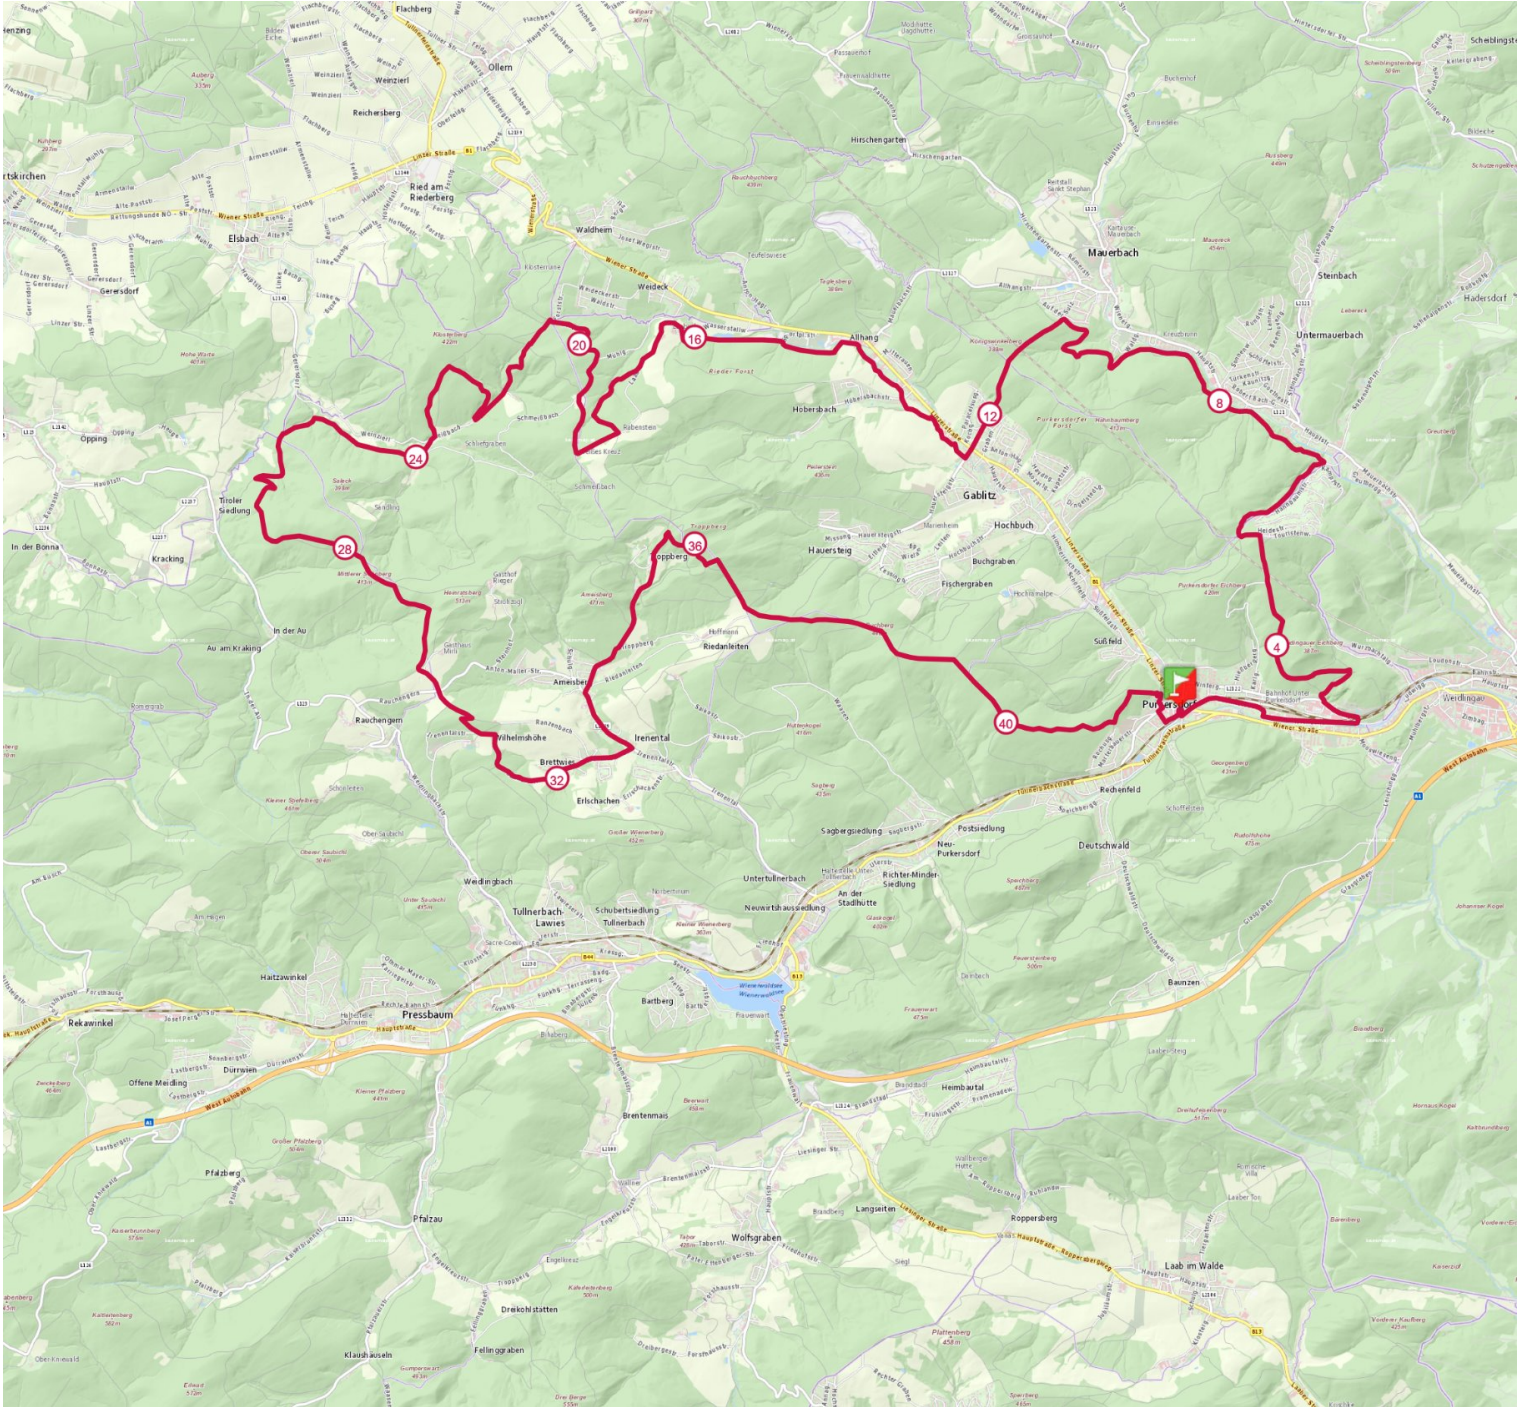

Get this track on your mobile with the app TrailConnect. To read more : <http://trailconnect.run>

<https://tracedetail.com>

 > 10%  > 20%  > 30%