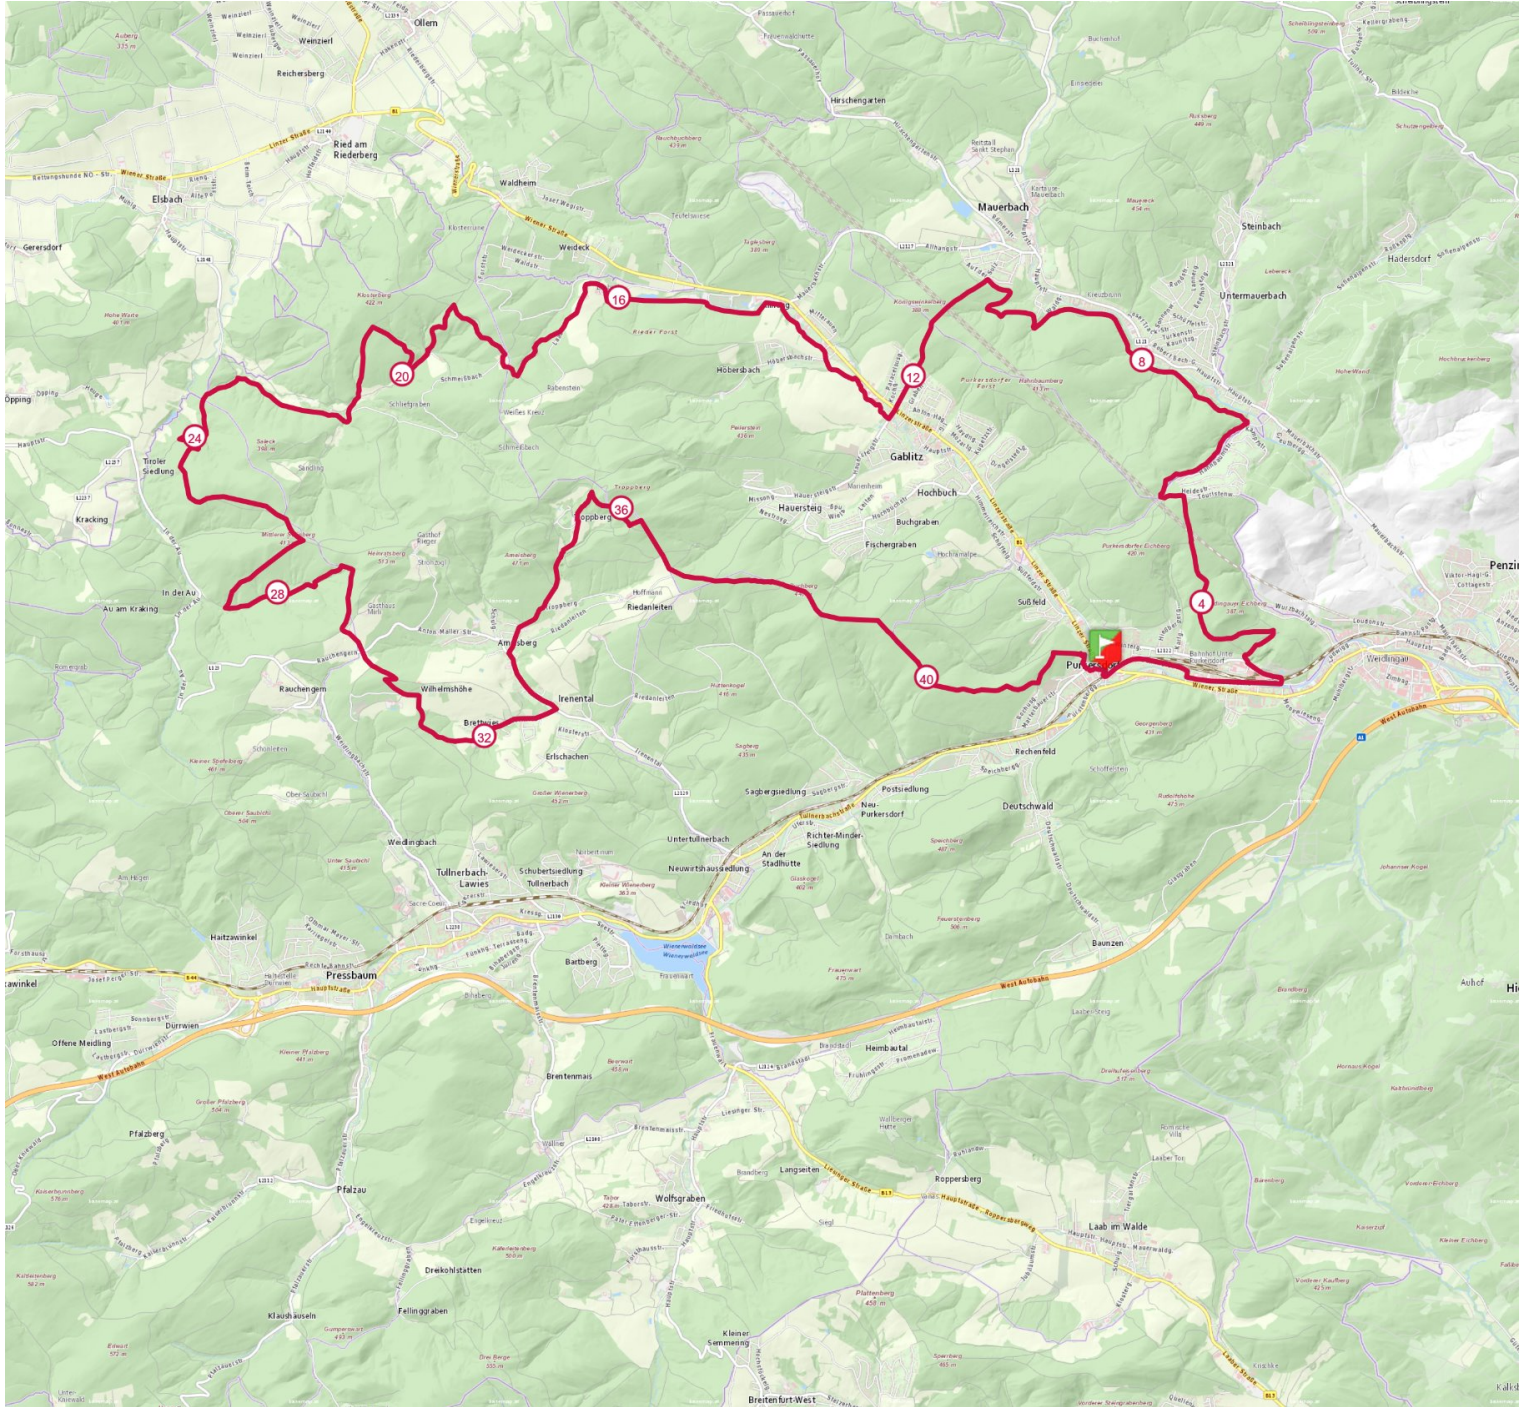

Get this track on your mobile with the app TrailConnect. To read more : <http://trailconnect.run>

<https://tracedetail.com>

 > 10%  > 20%  > 30%