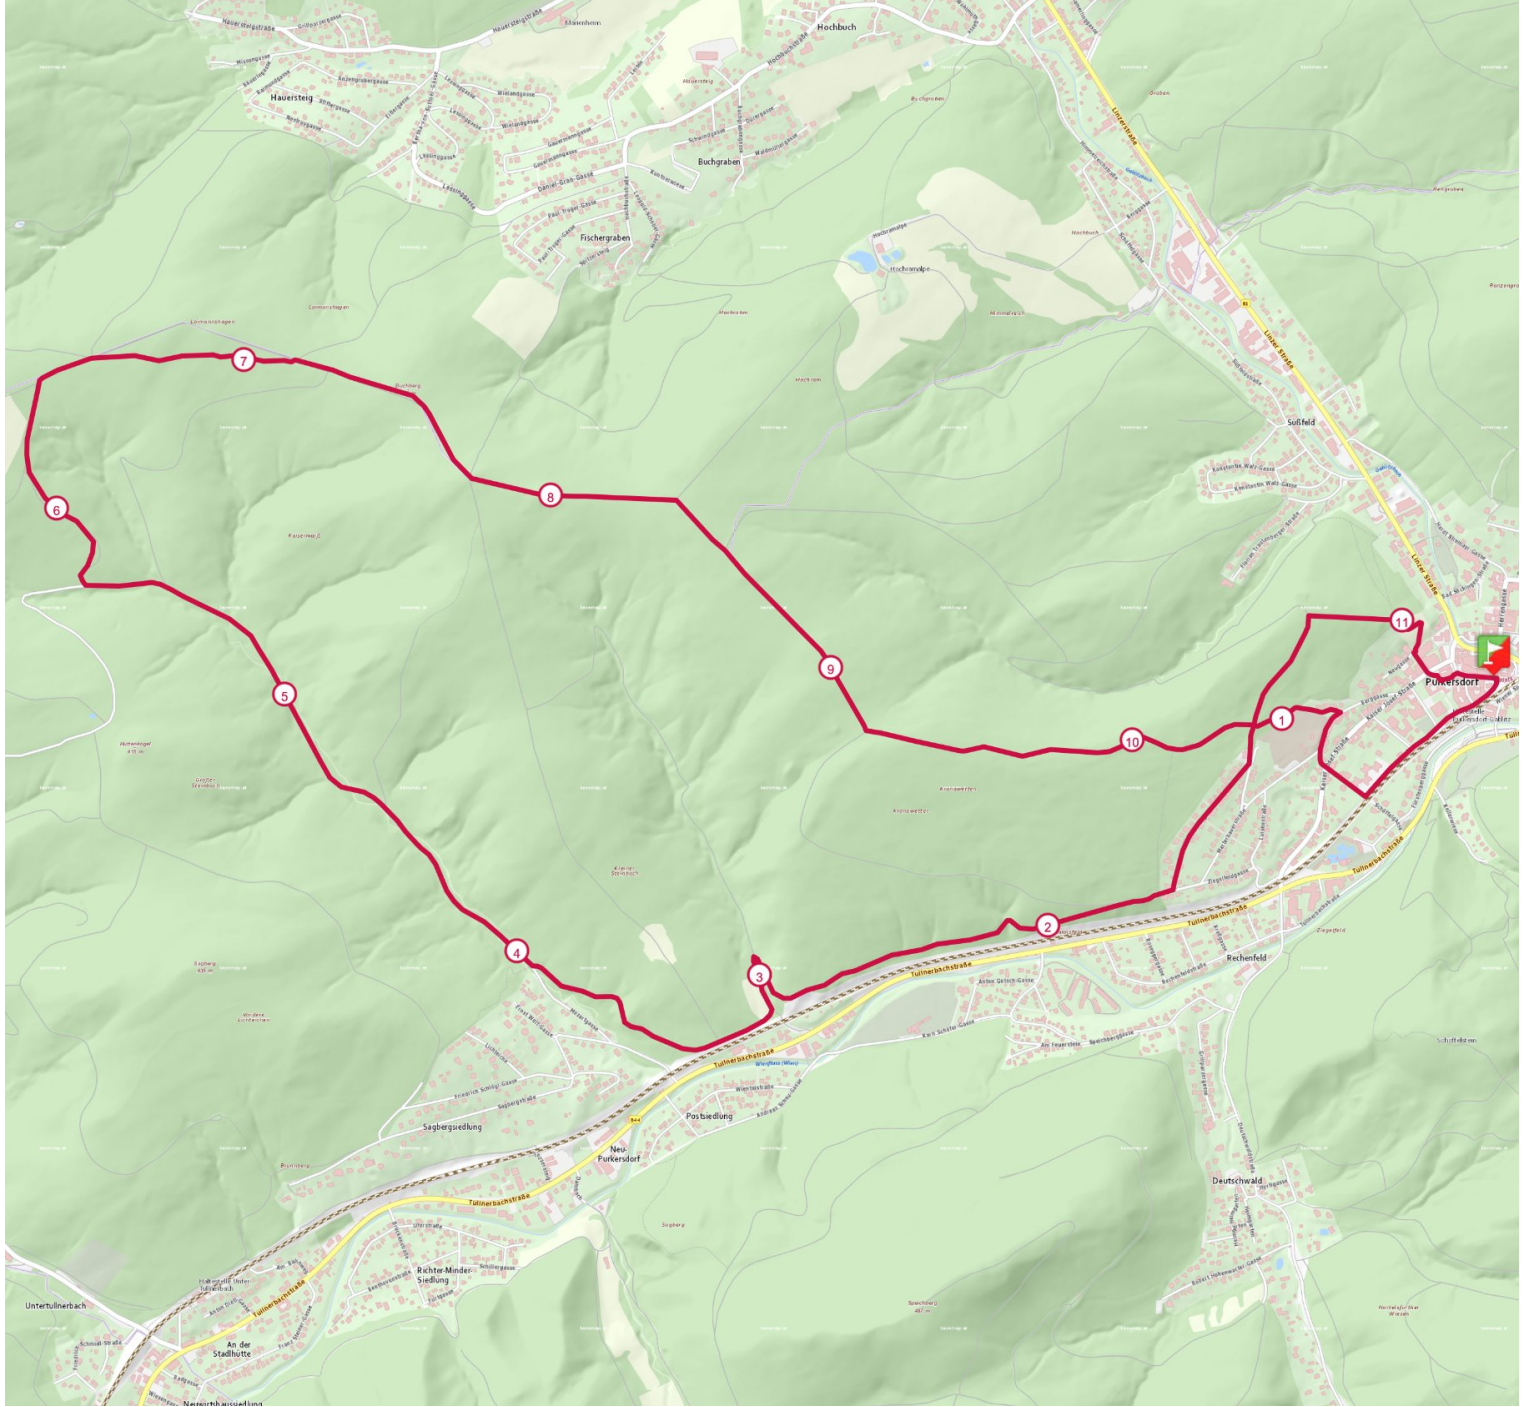

Get this track on your mobile with the app TrailConnect. To read more : <http://trailconnect.run>

<https://tracedetail.com>

 > 10%  > 20%  > 30%