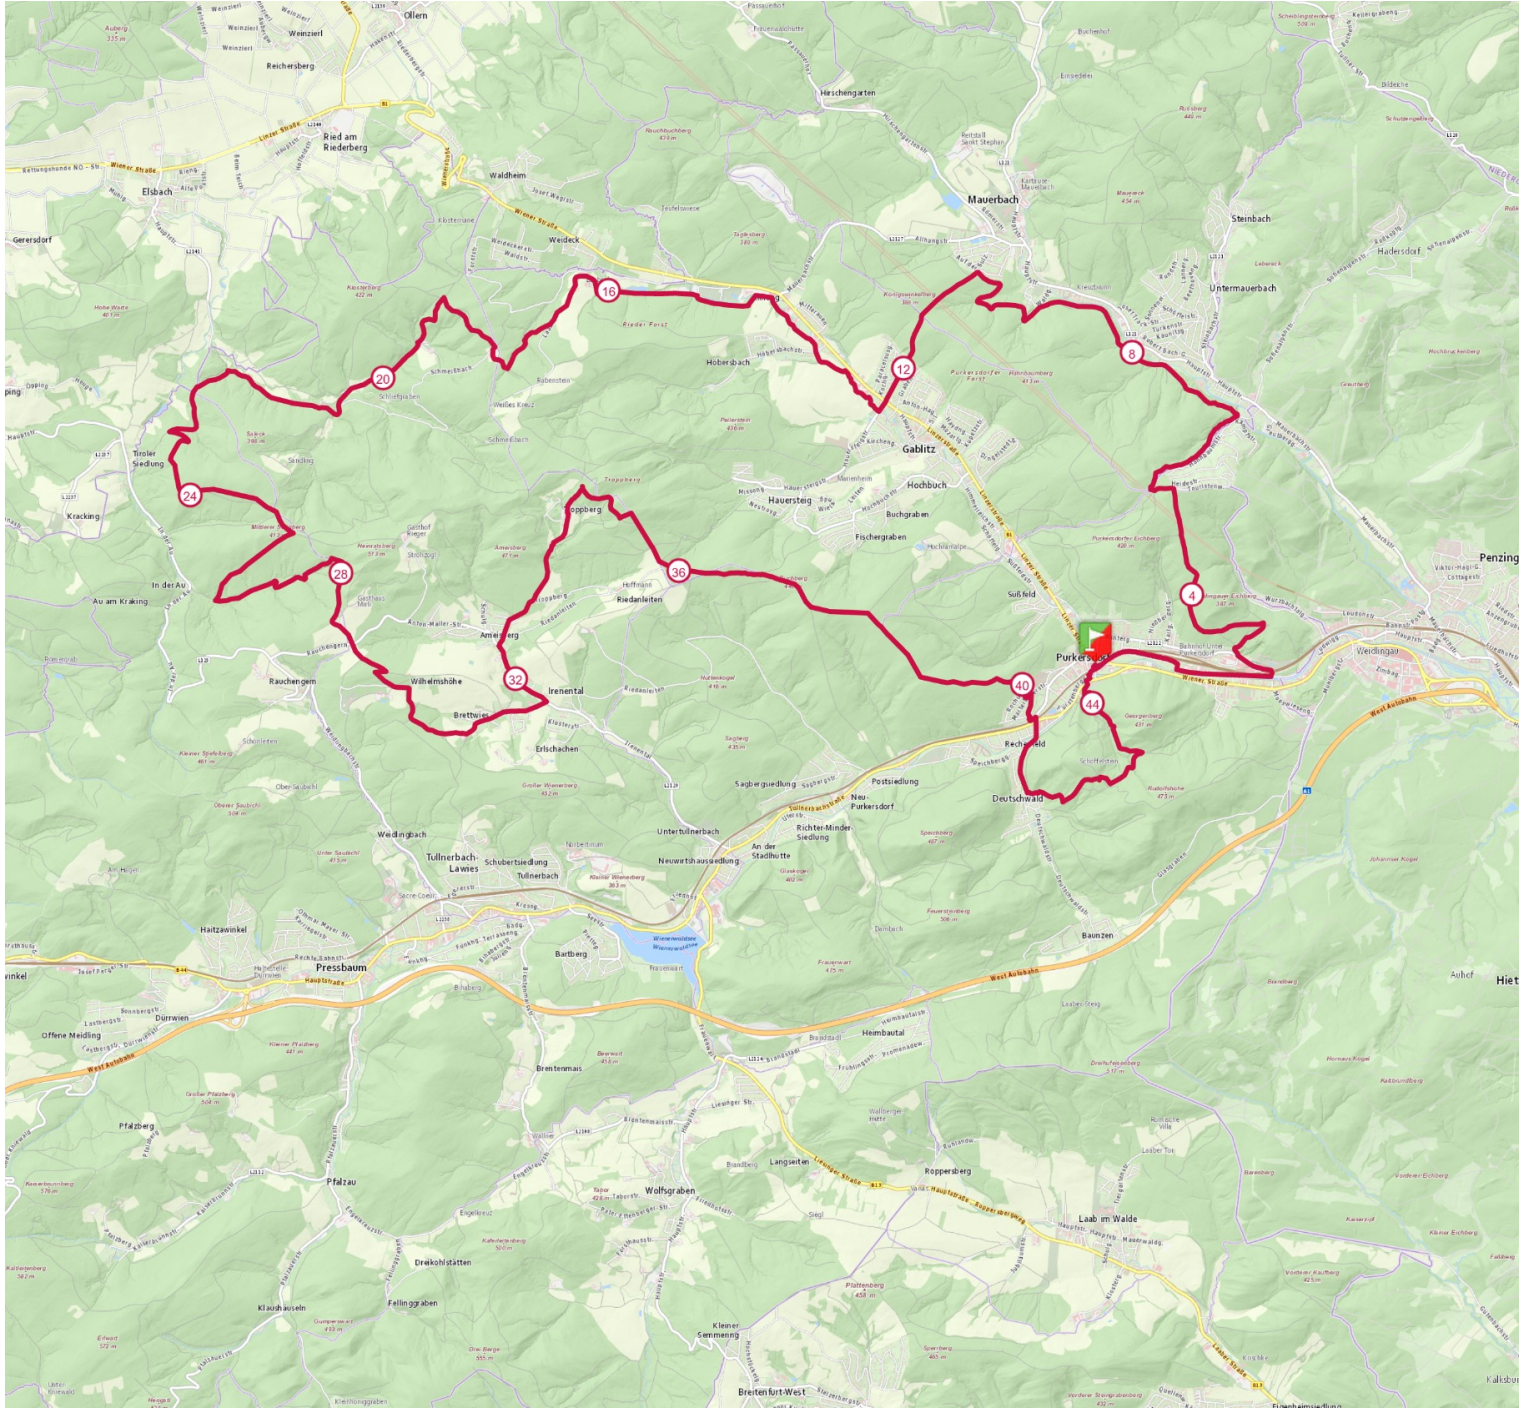

Get this track on your mobile with the app TrailConnect. To read more : <http://trailconnect.run>

<https://tracedetail.com>

 > 10%  > 20%  > 30%