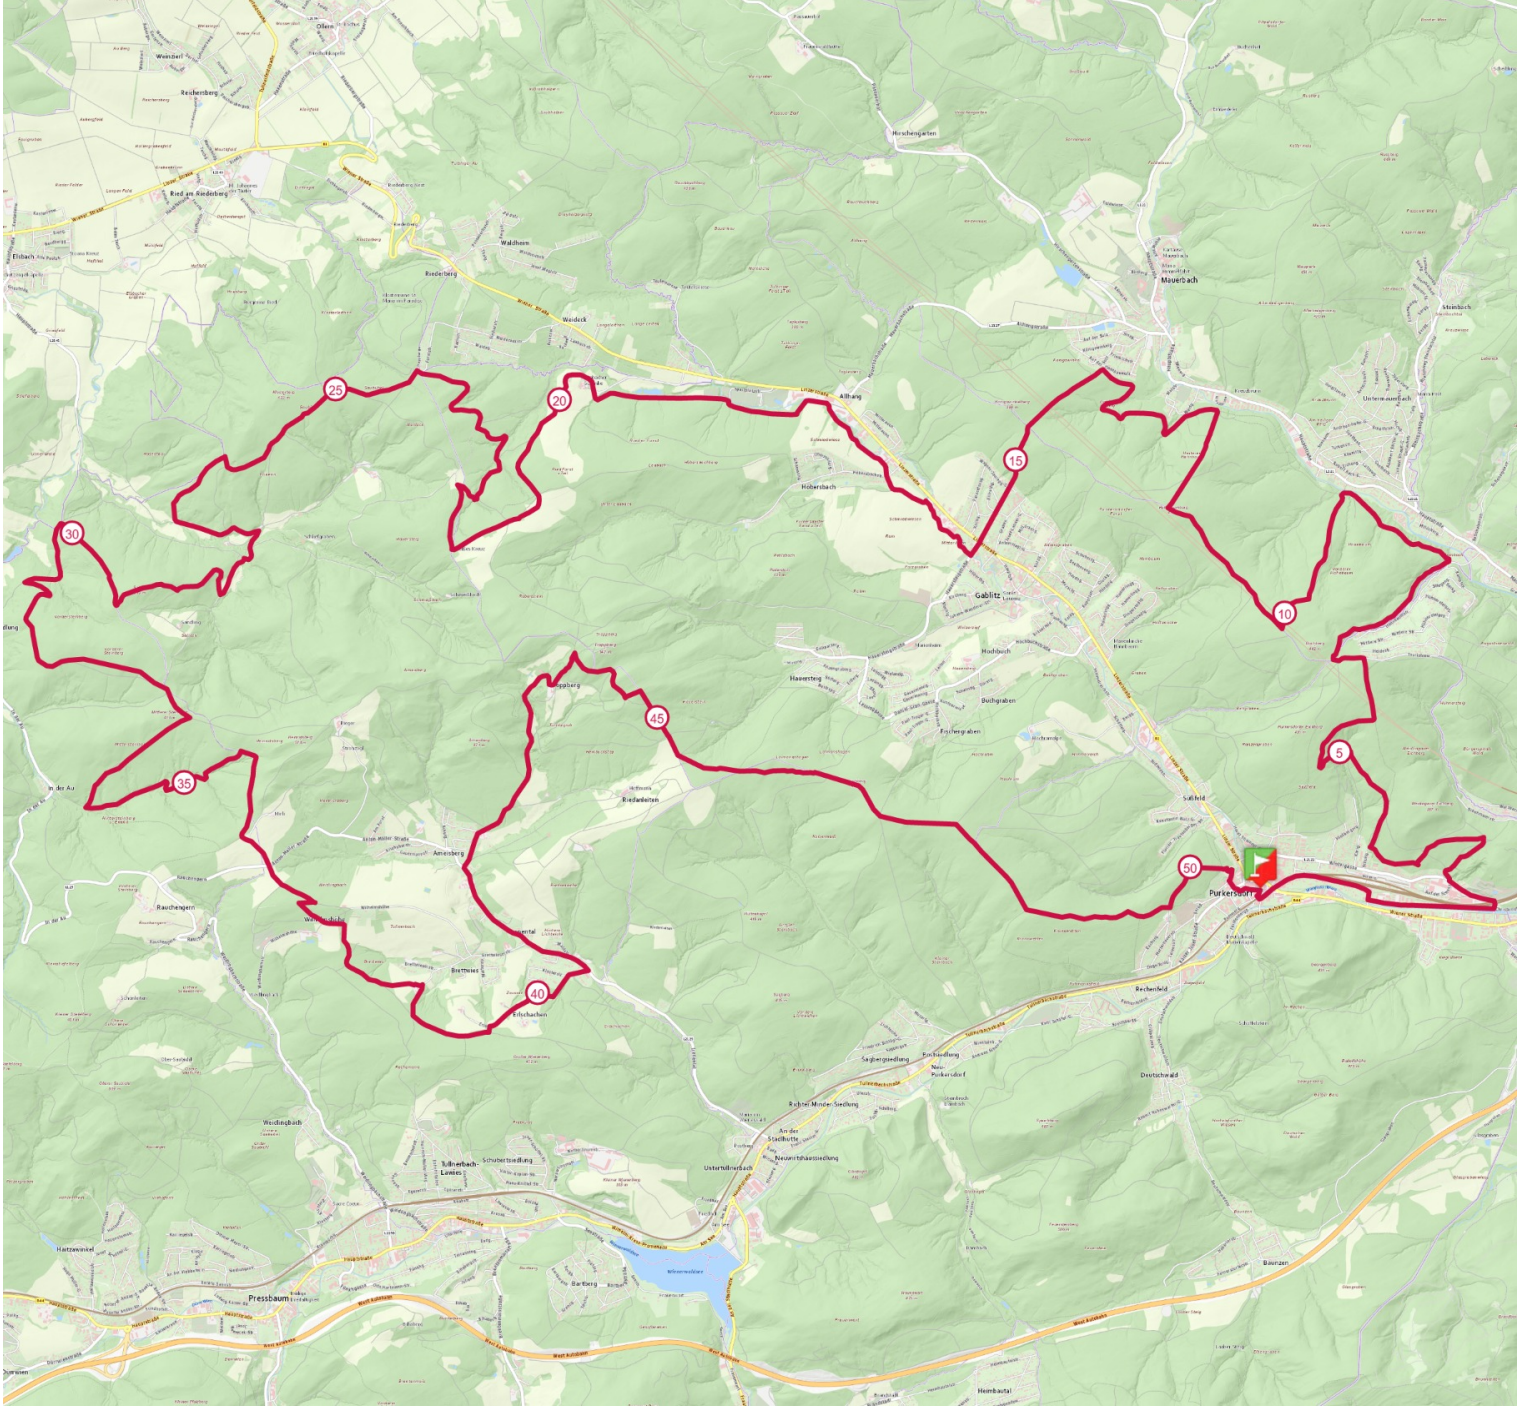

Get this track on your mobile with the app TrailConnect. To read more : <http://trailconnect.run>

<https://tracedetail.com>

 > 10%  > 20%  > 30%